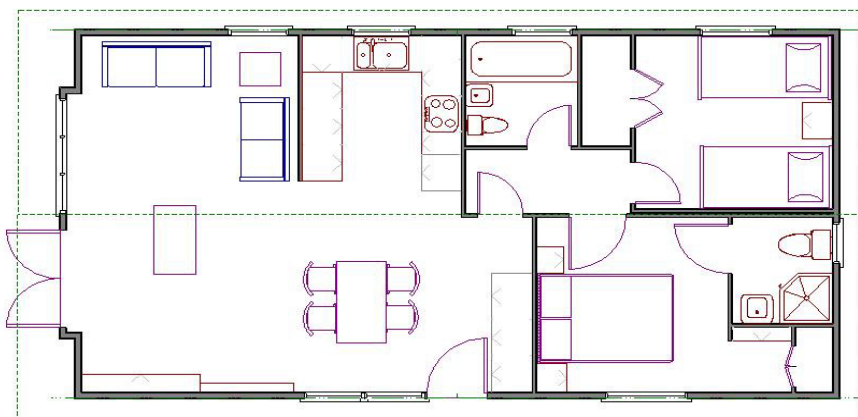

Pure Reiver

Holiday Homes

LOWTHER

38ft x 20ft Two Bedroom

The new holiday lodge joining the Reiver Collection has a modern and spacious open plan living area. The Lowther is an affordable lodge which comfortably accommodates the whole family.

The master bedroom has an en-suite shower room and built in wardrobe.

Contemporary style kitchen with contrasting cream gloss doors, modern stainless steel handles and integrated appliances.

LIVING AREA